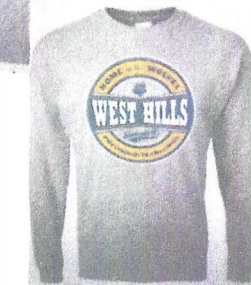

West Hills Spirit Store

Car Decal (NEW)

Color Changing Water Bottle

10 color WHES Pen (Yellow)

Plush "Westie" Backpack Friend

Reflective Cinch Backpack

T-Shirt Designs: Adult

WHES Hat

T-Shirt Design: Youth

Item	Price Each	Quantity	Total
Youth Long Sleeved T-Shirt (Grey)	\$10.00	S ___ M ___ L ___	\$
Youth Hooded Sweatshirt (Grey)	\$15.00	S ___ M ___ L ___	\$
Adult T-Shirt (Yellow)	\$7.00	S ___ M ___ L ___ XL ___ XXL ___	\$
Adult Long Sleeved T-Shirt (PAW PRINT) (Grey)	\$15.00	S ___ M ___ L ___ XL ___ XXL ___ 3XL ___	\$
Adult Long Sleeved T-Shirt (Home of the Wolves) (Grey)	\$15.00	S ___ M ___ L ___ XL ___ XXL ___ 3XL ___	\$
Adults Crew Neck Sweatshirt (Home of the Wolves) (Grey)	\$25.00	S ___ M ___ L ___ XL ___ XXL ___ 3XL ___	\$
WHES Hat	\$10.00		
Oval Vinyl Car Decal (NEW!)	\$5.00		\$
20 oz. Mood Cycle Water Bottle (limited)	\$3.00		\$
Reflective Safety Drawstring Backpack	\$5.00		\$
10 Color WHES Pen (Yellow)	\$2.00		\$
Plush Westie the Wolf Backpack Friend	\$3.00		\$
Total Amount Enclosed			\$